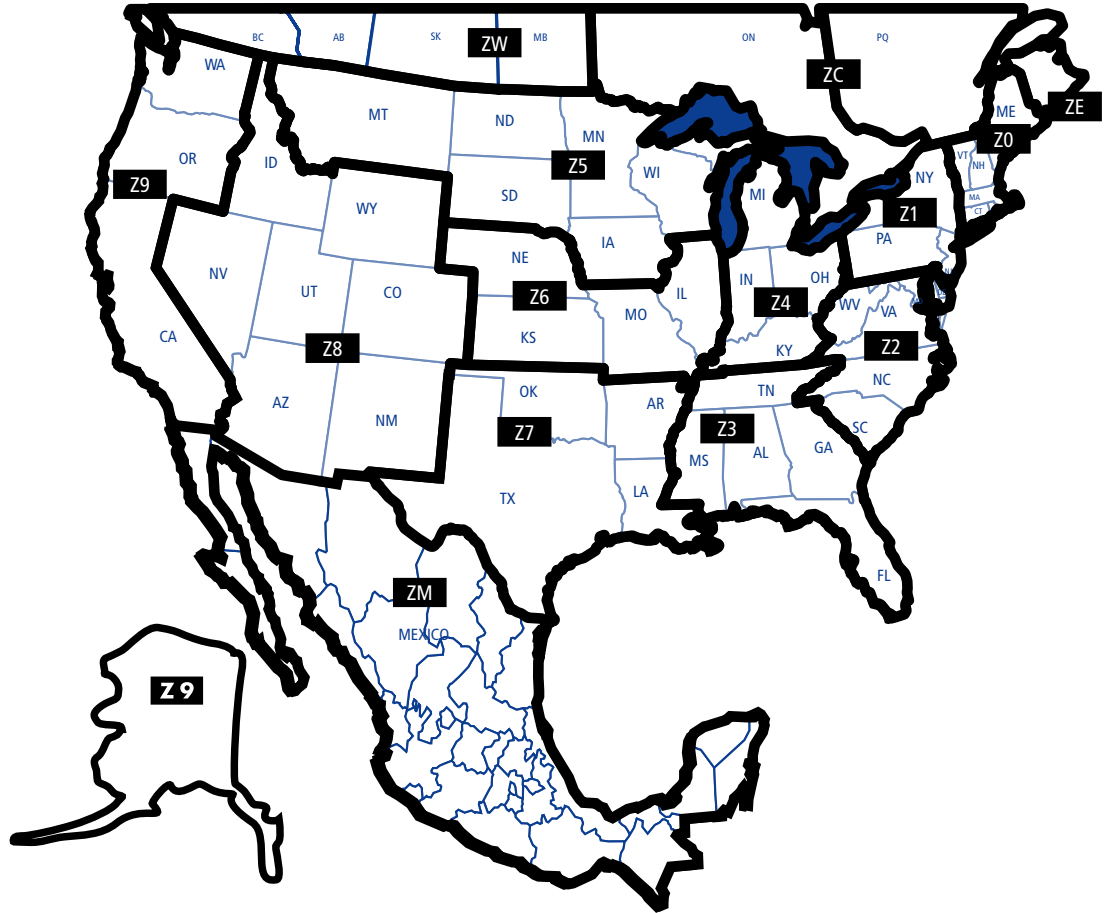

WHAT IS A ZIP ZONE?

A zip zone allows a user to stay within a geographic region to perform a Radius Search. It also allows a user to use an area when searching or posting loads and trucks to our freight matching network.

STATE ABBREVIATIONS

UNITED STATES

- Z0 - CT, MA, ME, NH, NJ, RI, VT
- Z1 - DE, NY, PA
- Z2 - MD, NC, SC, VA, DC, WV
- Z3 - AL, FL, GA, MS, TN
- Z4 - IN, KY, MI, OH
- Z5 - IA, MN, MT, SD, ND, WI
- Z6 - IL, KS, MO, NE
- Z7 - AR, LA, OK, TX
- Z8 - AZ, CO, ID, NV, NM, UT, WY
- Z9 - CA, OR, WA, AK

CANADA

- ZC - (Central) ON, PQ
- ZE - (Eastern) NB, NF, NS, PE
- ZW - (Western) AB, BC, MB, SK

MEXICO

- ZM - Mexico

UNITED STATES ZIP ZONES

- Z0 Connecticut, Maine, Massachusetts, New Hampshire, New Jersey, Rhode Island, Vermont
- Z1 Delaware, New York, Pennsylvania
- Z2 Maryland, North Carolina, South Carolina, Virginia, Washington DC, West Virginia
- Z3 Alabama, Florida, Georgia, Mississippi, Tennessee
- Z4 Indiana, Kentucky, Michigan, Ohio
- Z5 Iowa, Minnesota, Montana, North Dakota, South Dakota, Wisconsin
- Z6 Illinois, Kansas, Missouri, Nebraska
- Z7 Arkansas, Louisiana, Oklahoma, Texas
- Z8 Arizona, Colorado, Idaho, Nevada, New Mexico, Utah, Wyoming
- Z9 California, Oregon, Washington, Alaska

CANADA AND MEXICO ZIP ZONES

- ZC (Central) Ontario, Quebec
- ZE (Eastern) New Brunswick, Newfoundland, Nova Scotia, Prince Edward Island
- ZW (Western) Alberta, British Columbia, Manitoba, Saskatchewan
- ZM Mexico